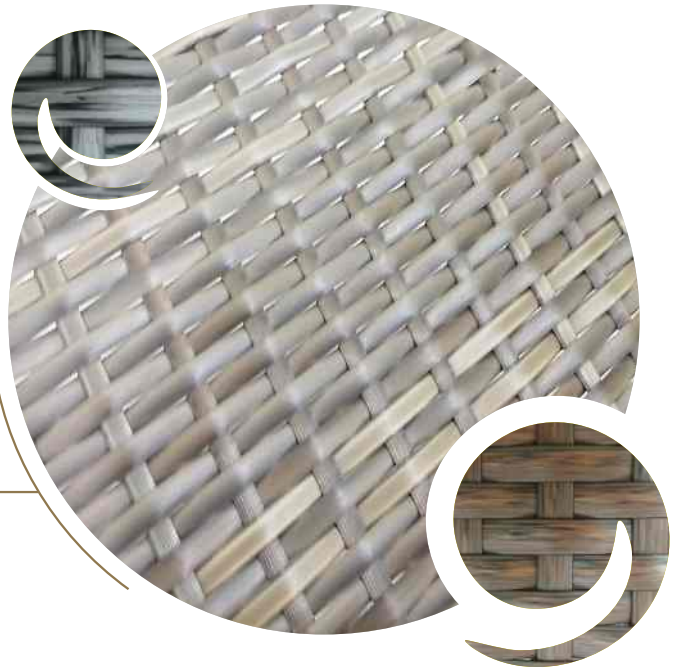

Gurudas Crafts

Luxury Outdoor Furniture
Manufacturers: Wicker & Outdoor Furnitures

www.gurudascrafts.com

**EXCEPTIONAL DESIGNS
FOR YOUR EXCEPTION IDEAS**

WWW.GURUDASCRAFTS.COM

who **WE** are

ABOUT US

We, GURUDAS CRAFTS , are a high-quality Outdoor Furniture Manufacturer in India, established In 2009. Being an ISO 9001: 2015 Certified Manufacturer, We have our In-House Wicker Manufacturing Unit. We have a Fully Perfected In-house system for all our crafts related to designs, manufacturing, upholstery and weaving to maintain the highest standard of quality. We provide a wide variety of Outdoor furniture in various designs, colors and styles fulfilling Medium to Premium Segment Customers.